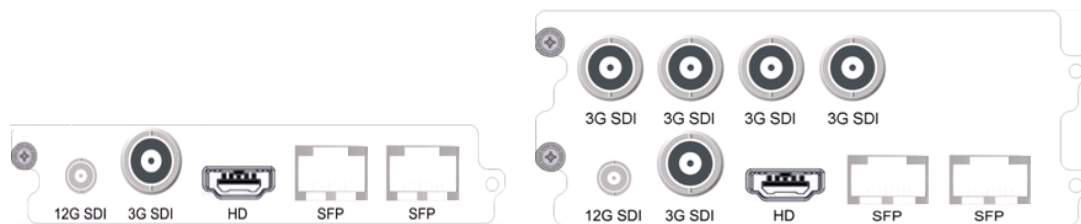

Multi-format Decoding CARD

C211

Product Introduction

The C211 card, which is HEVC/H.264/MPEG-2/AVS+/AVS2 Digital Decoding card, support 4K (3840*2160), HD and SD. It can support MPEG-1 layer II, MPEG-2, Dolby Digital (AC-3), AAC Audio decoding, it can also support the VBI function. Support HDMI2.0 video output. 4K output via HDMI2.0, 12G-SDI or 4*3G-SDI. Together with the most advanced signal source processing platform-EMR, it can provide our customers with the solution of video decoding.

Conf. 1: 4K output via 12G-SDI

Conf 2: 4K output via 4*3G-SDI

Features

- Support Digital MPEG-2/H.264/H.265/AVS+/AVS2 video decoding
- Support MPEG-1 Layer I/II, AC-3, AAC-LC, HE-AAC Audio decoding
- Support 4K (3840x2160), 4-slice or interleave format.

Technical Specifications

Video Outputs

- Digital video : 12G-SDI (BNC) (support 4K output)
- Digital video : 5 * 3G-SDI (BNC) (support 4K output)
- HDMI 2.0 (support 4K output)
- SFP 10G output (support 4K output)

Sumavision Confidential

Video Decoding

- Decoding mode:
 - H.265 Main/Main10 profile@ level5.1 High-tier
 - H.264 BP/MP/HP@level5.0
 - MPEG2 SP@ML, MP@HL
 - AV: Level 6.0
 - AVS-p16 (AVS+, 1080p*60fs)
- Resolution:
 - 4Kx2K @ up to 60fps
 - 1080p@ up to 60fps
 - 1080i@ up to 60fps
 - 720P@ up to 60fps
 - 576I@50fps
 - 480I@60fps
- Aspect ratio: 16:9, 4:3 Self-adaptation
- Support resolution transcoding
- Support Closed Caption
- Support letter-box, center-cut